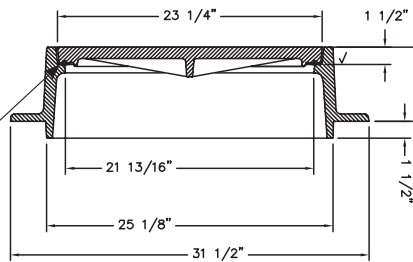

NEW

**R-1459-B
Manhole Frame, Vented Lid**

Light Duty

Furnished with four 1" diameter vent holes.

NEW

**R-1462-CK
Manhole Frame, Solid Lid**

Heavy Duty

For bolted and gasketed order as **R-1462-CKB**.

NEW

**R-1462-CKB
Manhole Frame,
Bolted and Gasketed Solid Lid**

Heavy Duty

"T-Seal" Gasket

NEW

**R-1468-KL
Manhole Frame, Solid Lid**

Heavy Duty

Furnished with four 1" anchor holes on 29 7/8" diameter bolt circle.