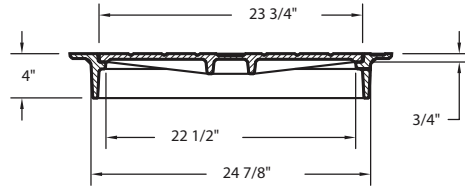

NEW

**R-1459-B
Manhole Frame, Vented Lid**

Light Duty

Furnished with four 1" diameter vent holes.

NEW

**R-1462-CK
Manhole Frame, Solid Lid**

Heavy Duty

For bolted and gasketed order as **R-1462-CKB**.

NEW

**R-1462-CKB
Manhole Frame,
Bolted and Gasketed Solid Lid**

Heavy Duty

"T-Seal" Gasket

NEW

**R-1468-KL
Manhole Frame, Solid Lid**

Heavy Duty

Furnished with four 1" anchor holes on 29 7/8" diameter bolt circle.