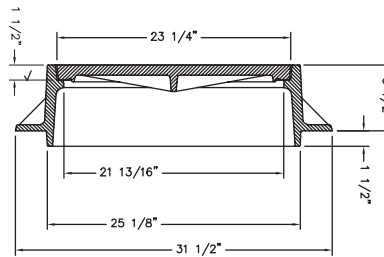

NEW

**R-1459-B
Manhole Frame, Vented Lid**

Light Duty

Furnished with four 1" diameter vent holes.

NEW

**R-1462-CK
Manhole Frame, Solid Lid**

Heavy Duty

For bolted and gasketed order as **R-1462-CKB**.

NEW

**R-1462-CKB
Manhole Frame,
Bolted and Gasketed Solid Lid**

Heavy Duty

"T-Seal" Gasket

NEW

**R-1468-KL
Manhole Frame, Solid Lid**

Heavy Duty

Furnished with four 1" anchor holes on 29 7/8" diameter bolt circle.